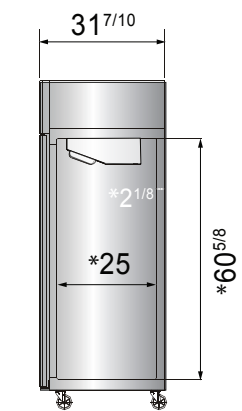

SPECIFICATIONS

Models	Door	Capacity (Cu.Ft.)	Shelves	Casters (inch)	Amps (A)	Voltage (V/Hz/Ph)	HP	Refrigerant	Exterior dimensions (inch)	Net weight (lbs)	Gross weight (lbs)
MBF8004GR	1	21.4	3	4	2.1	115/60/1	1/7	R290	28 ^{7/10} ×31 ^{7/10} ×81 ^{3/10}	220	254
MBF8005GR	2	43.2	6	4	3.2	115/60/1	1/5	R290	51 ^{7/10} ×31 ^{7/10} ×81 ^{3/10}	340	390
MBF8006GR	3	64.9	9	4	4.2	115/60/1	1/4	R290	77 ^{4/5} ×31 ^{7/10} ×81 ^{3/10}	472	551

PLAN VIEW

MBF8004GR

MBF8005GR

MBF8006GR

*Interior Dimensions

SELF-CLOSING AND STAY OPEN DOOR FEATURE

Casters

Epoxy shelves