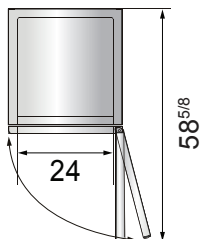

SPECIFICATIONS

Models	Door	Capacity (Cu.Ft.)	Shelves	Casters (inch)	Amps (A)	Voltage (V/Hz/Ph)	HP	Refrigerant	Exterior dimensions (inch)	Net weight (lbs)	Gross weight (lbs)
MBF8004GR	1	21.4	3	4	2.1	115/60/1	1/7	R290	28 ^{7/10} ×31 ^{7/10} ×81 ^{3/10}	220	254
MBF8005GR	2	43.2	6	4	3.2	115/60/1	1/5	R290	51 ^{7/10} ×31 ^{7/10} ×81 ^{3/10}	340	390
MBF8006GR	3	64.9	9	4	4.2	115/60/1	1/4	R290	77 ^{4/5} ×31 ^{7/10} ×81 ^{3/10}	472	551

PLAN VIEW

MBF8004GR

MBF8005GR

MBF8006GR

*Interior Dimensions

SELF-CLOSING AND STAY OPEN DOOR FEATURE

Casters

Epoxy shelves