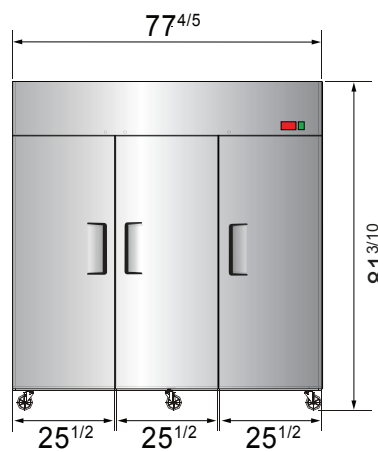

SPECIFICATIONS

Models	Door	Capacity (Cu.Ft.)	Shelves	Casters (inch)	Amps (A)	Voltage (V/Hz/Ph)	HP	Refrigerant	Exterior dimensions (inch)	Net weight (lbs)	Gross weight (lbs)
MBF8004GR	1	21.4	3	4	2.1	115/60/1	1/7	R290	28 ^{7/10} ×31 ^{7/10} ×81 ^{3/10}	220	254
MBF8005GR	2	43.2	6	4	3.2	115/60/1	1/5	R290	51 ^{7/10} ×31 ^{7/10} ×81 ^{3/10}	340	390
MBF8006GR	3	64.9	9	4	4.2	115/60/1	1/4	R290	77 ^{4/5} ×31 ^{7/10} ×81 ^{3/10}	472	551

PLAN VIEW

MBF8004GR

MBF8005GR

MBF8006GR

*Interior Dimensions

SELF-CLOSING AND STAY OPEN DOOR FEATURE

Casters

Epoxy shelves