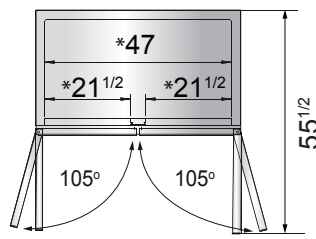

SPECIFICATIONS

Models	Door	Capacity (Cu.Ft.)	Shelves	Casters (inch)	Amps (A)	Voltage (V/Hz/Ph)	HP	Refrigerant	Exterior dimensions (inch)	Net weight (lbs)	Gross weight (lbs)
MBF8004GR	1	21.4	3	4	2.1	115/60/1	1/7	R290	28 ^{7/10} ×31 ^{7/10} ×81 ^{3/10}	220	254
MBF8005GR	2	43.2	6	4	3.2	115/60/1	1/5	R290	51 ^{7/10} ×31 ^{7/10} ×81 ^{3/10}	340	390
MBF8006GR	3	64.9	9	4	4.2	115/60/1	1/4	R290	77 ^{4/5} ×31 ^{7/10} ×81 ^{3/10}	472	551

PLAN VIEW

MBF8004GR

MBF8005GR

MBF8006GR

*Interior Dimensions

SELF-CLOSING AND STAY OPEN DOOR FEATURE

Casters

Epoxy shelves