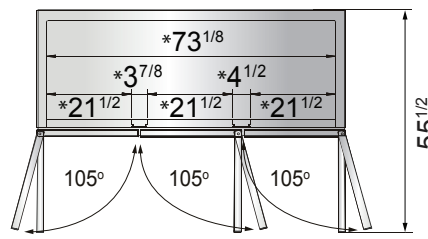

SPECIFICATIONS

Models	Door	Capacity (Cu.Ft.)	Shelves	Casters (inch)	Amps (A)	Voltage (V/Hz/Ph)	HP	Refrigerant	Exterior dimensions (inch)	Net weight (lbs)	Gross weight (lbs)
MBF8004GR	1	21.4	3	4	2.1	115/60/1	1/7	R290	28 ^{7/10} ×31 ^{7/10} ×81 ^{3/10}	220	254
MBF8005GR	2	43.2	6	4	3.2	115/60/1	1/5	R290	51 ^{7/10} ×31 ^{7/10} ×81 ^{3/10}	340	390
MBF8006GR	3	64.9	9	4	4.2	115/60/1	1/4	R290	77 ^{4/5} ×31 ^{7/10} ×81 ^{3/10}	472	551

PLAN VIEW

MBF8004GR

MBF8005GR

MBF8006GR

*Interior Dimensions

SELF-CLOSING AND STAY OPEN DOOR FEATURE

Casters

Epoxy shelves