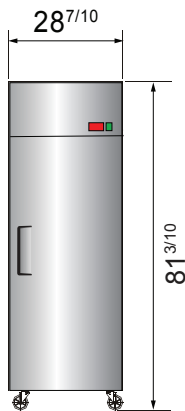

SPECIFICATIONS

Models	Door	Capacity (Cu.Ft.)	Shelves	Casters (inch)	Amps (A)	Voltage (V/Hz/Ph)	HP	Refrigerant	Exterior dimensions (inch)	Net weight (lbs)	Gross weight (lbs)
MBF8004GR	1	21.4	3	4	2.1	115/60/1	1/7	R290	28 ^{7/10} ×31 ^{7/10} ×81 ^{3/10}	220	254
MBF8005GR	2	43.2	6	4	3.2	115/60/1	1/5	R290	51 ^{7/10} ×31 ^{7/10} ×81 ^{3/10}	340	390
MBF8006GR	3	64.9	9	4	4.2	115/60/1	1/4	R290	77 ^{4/5} ×31 ^{7/10} ×81 ^{3/10}	472	551

PLAN VIEW

MBF8004GR

MBF8005GR

MBF8006GR

*Interior Dimensions

SELF-CLOSING AND STAY OPEN DOOR FEATURE

Casters

Epoxy shelves