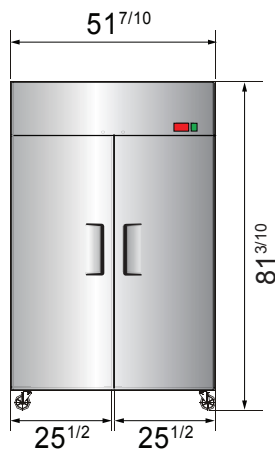

SPECIFICATIONS

Models	Door	Capacity (Cu.Ft.)	Shelves	Casters (inch)	Amps (A)	Voltage (V/Hz/Ph)	HP	Refrigerant	Exterior dimensions (inch)	Net weight (lbs)	Gross weight (lbs)
MBF8004GR	1	21.4	3	4	2.1	115/60/1	1/7	R290	28 ^{7/10} ×31 ^{7/10} ×81 ^{3/10}	220	254
MBF8005GR	2	43.2	6	4	3.2	115/60/1	1/5	R290	51 ^{7/10} ×31 ^{7/10} ×81 ^{3/10}	340	390
MBF8006GR	3	64.9	9	4	4.2	115/60/1	1/4	R290	77 ^{4/5} ×31 ^{7/10} ×81 ^{3/10}	472	551

PLAN VIEW

MBF8004GR

MBF8005GR

MBF8006GR

*Interior Dimensions

SELF-CLOSING AND STAY OPEN DOOR FEATURE

Casters

Epoxy shelves