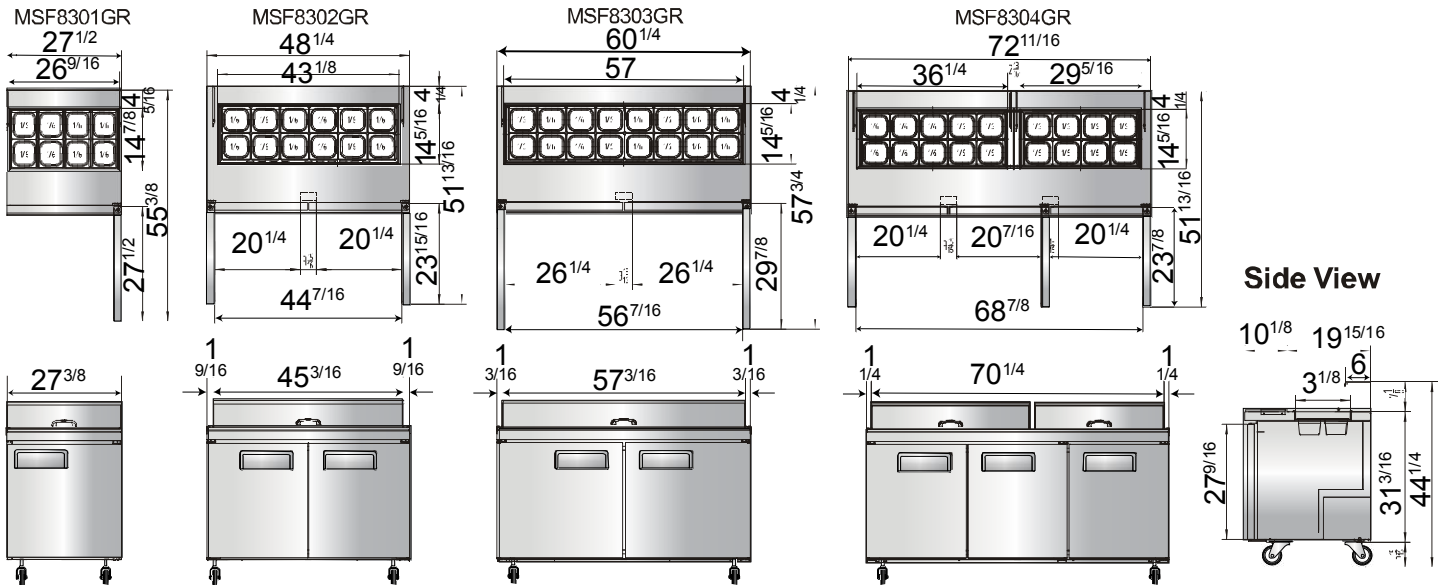

ATOSA USA, INC.

“WE MAKE THE KITCHEN BETTER!”

Toll Free: 855-855-0399 Email: info@atosausa.com

www.atosa.com | www.atosausa.com

California, Colorado, Florida, Georgia, Illinois,

Massachusetts, New Jersey, Ohio, Texas, Washington

SPECIFICATIONS

Model	Model	Shelves	Cu. Ft	Exterior Dimensions (W x D x H)	Castors	Weight(LBS)	Voltage	HP	Amps	Refrigerant
MSF8301GR	1	1	7.15	27^{1/2} × 30 × 44^{1/4}	4 inch	196	115/60/1	1/6	2.3	R290
MSF8302GR	2	2	13.38	48^{1/4} × 30 × 44^{1/4}	4 inch	276	115/60/1	1/6	2.3	R290
MSF8303GR	2	2	17.2	60^{1/4} × 30 × 44^{1/4}	4 inch	320	115/60/1	1/5	2.8	R290
MSF8304GR	3	3	21.13	72^{11/16} × 30 × 44^{1/4}	4 inch	379	115/60/1	1/5	2.8	R290

PLAN VIEW